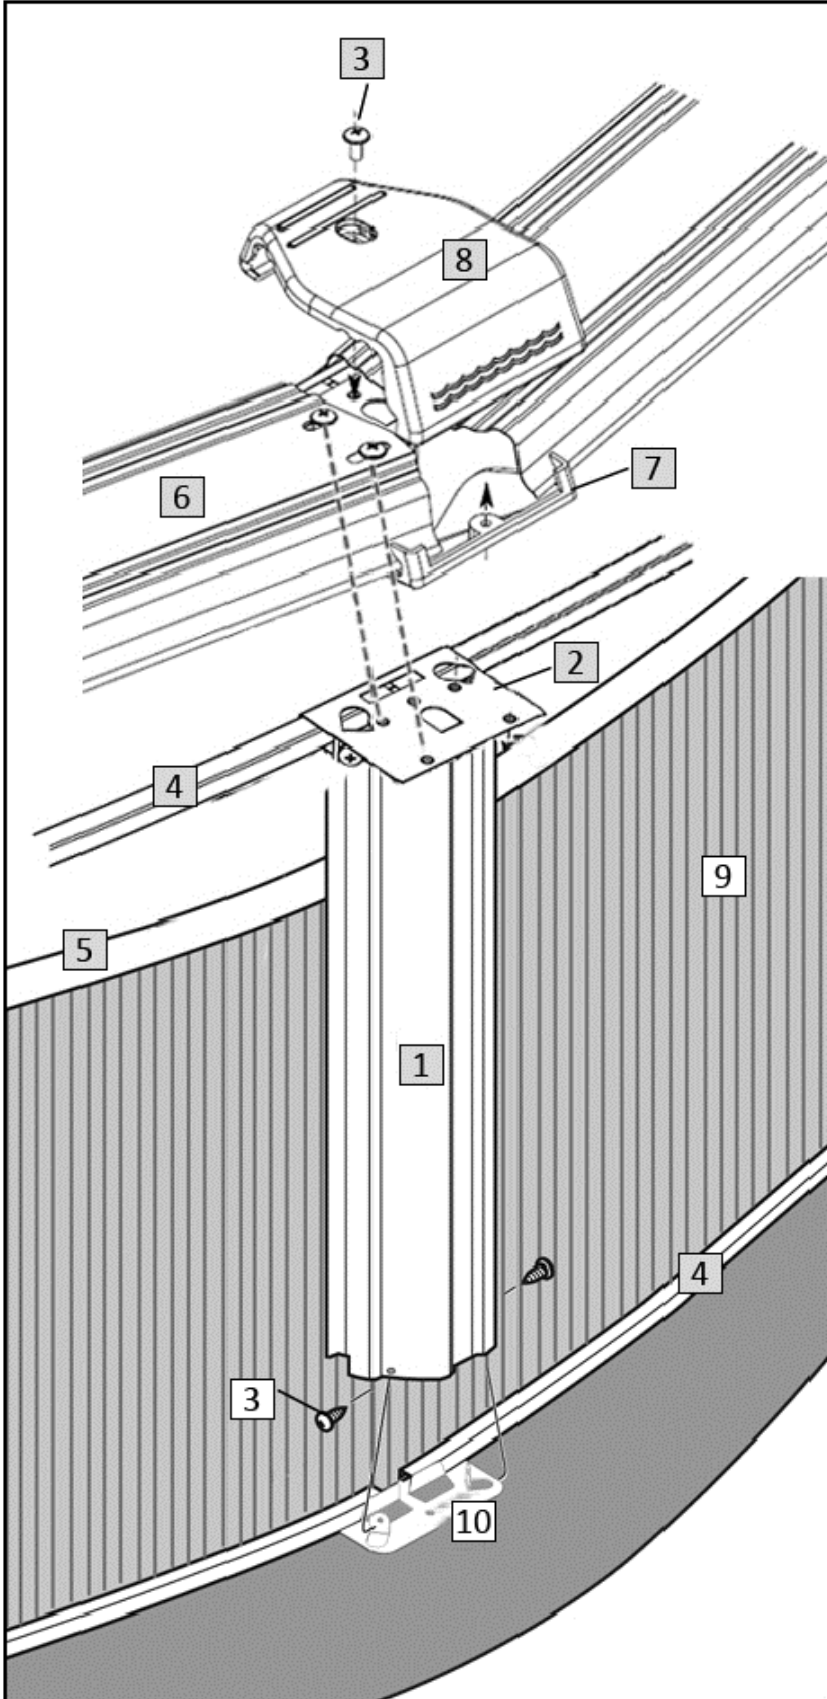

*These part #s are not available to purchase separately. They must be purchased as the Seat Cover Assembly Bolt Package, Order # NBP1032

Carton Breakdown
Barbados 12' Round 52"
NB1520

Key #	Qty	Item #	Mfg Part #	Part Description	
WALL CARTON # 1252-HIG-W					
<input type="checkbox"/>	5	9	NL107	8100	Plastic Edging
<input type="checkbox"/>	9	1	PC5027	52+Wall	Highland Park Gray Wall
52" Wall Joint Bolt Package (Part # 0113, Order # NBP1021)					
<input type="checkbox"/>	3	26	NBP1021	0513*	1/4+x 1/2+Truss Head Screw
<input type="checkbox"/>	3	51	NBP1021	0411*	1/4+Reinforcing Washer
<input type="checkbox"/>	3	26	NBP1021	0611*	1/4+Nut

*These part #s are not available to purchase separately. They must be purchased as the Wall Joint Bolt Package, Order # NBP1021

Barbados 12' Round 52"

NB1520

Key #	Part Description	Item #
1	6in Vertical	NBP1028
2	Resin Upper Joint	NBP1068
3	Seat Cover Hardware	NBP1032
3	Wall Joint Hardware	NBP1021
4	5/8+Rail	NBP1024
5	Plastic Edging	NL107
6	6in Top Seat	NBP1022
7	6in Seat Cover Bracket	NBP1030
8	6in Seat Cover	NBP1029
9	Wall	PC5027
10	Resin Lower Joint	NBP1069